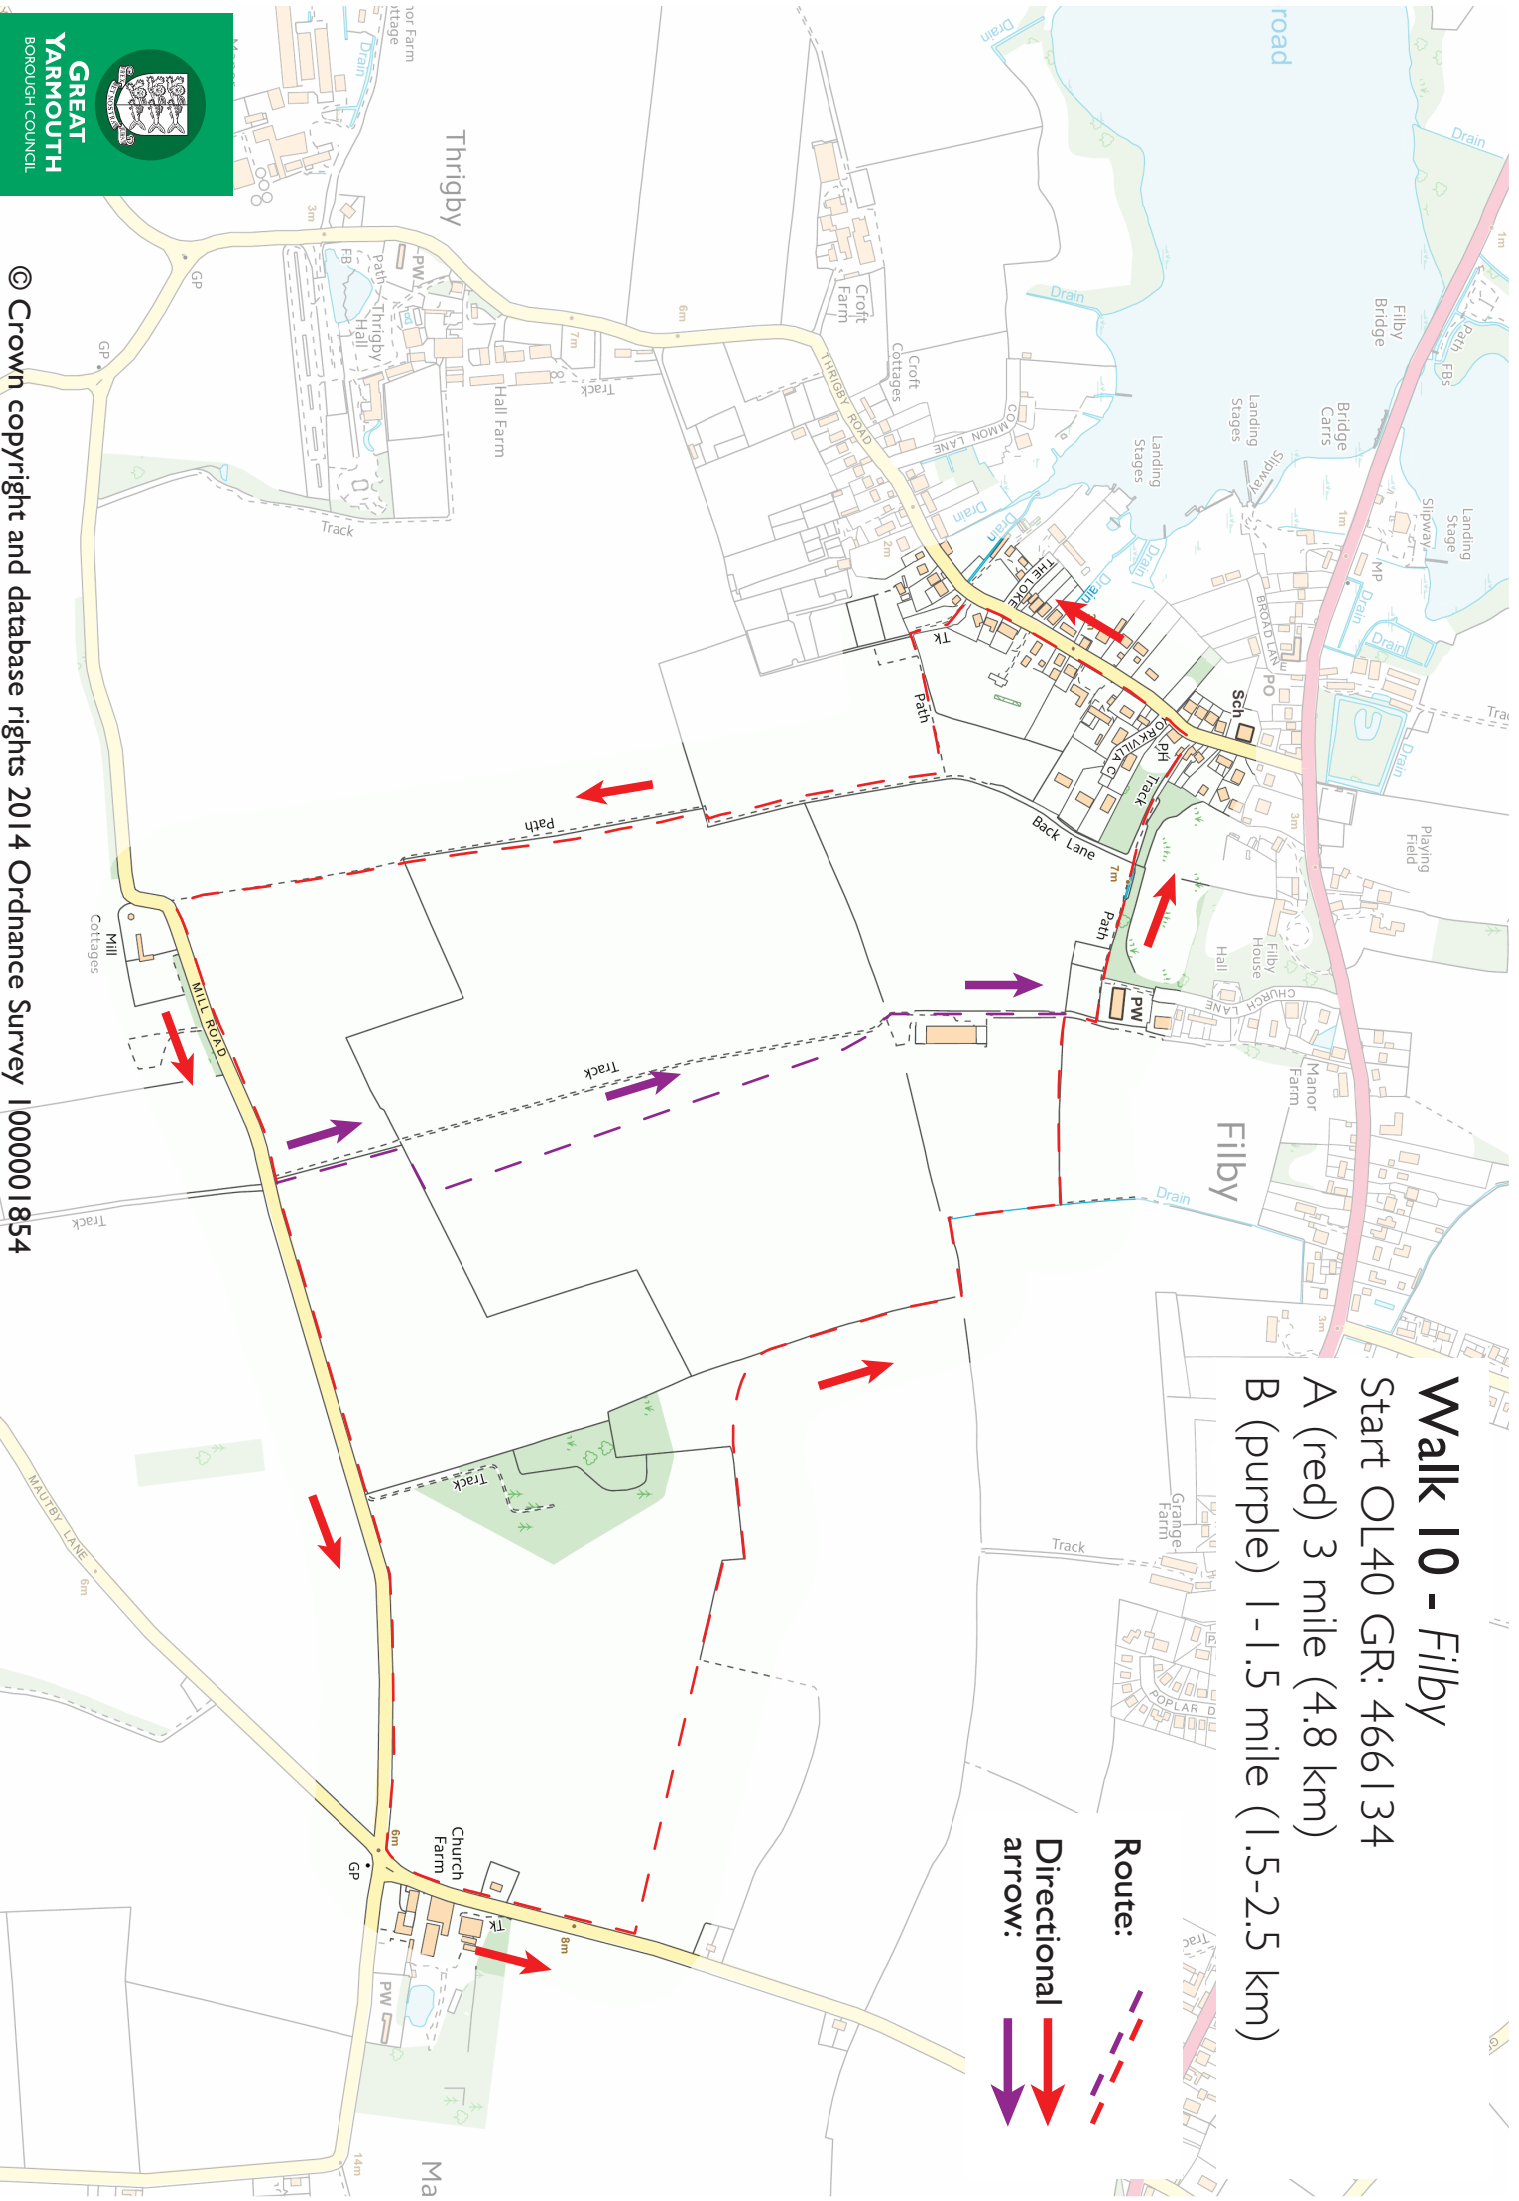

© Crown copyright and database rights 2014 Ordnance Survey 1000001854

# Walk 10 - Filby

Start OL40 GR: 466134

A (red) 3 mile (4.8 km)

B (purple) 1-1.5 mile (1.5-2.5 km)

**Route:** 

**Directional arrow:**  