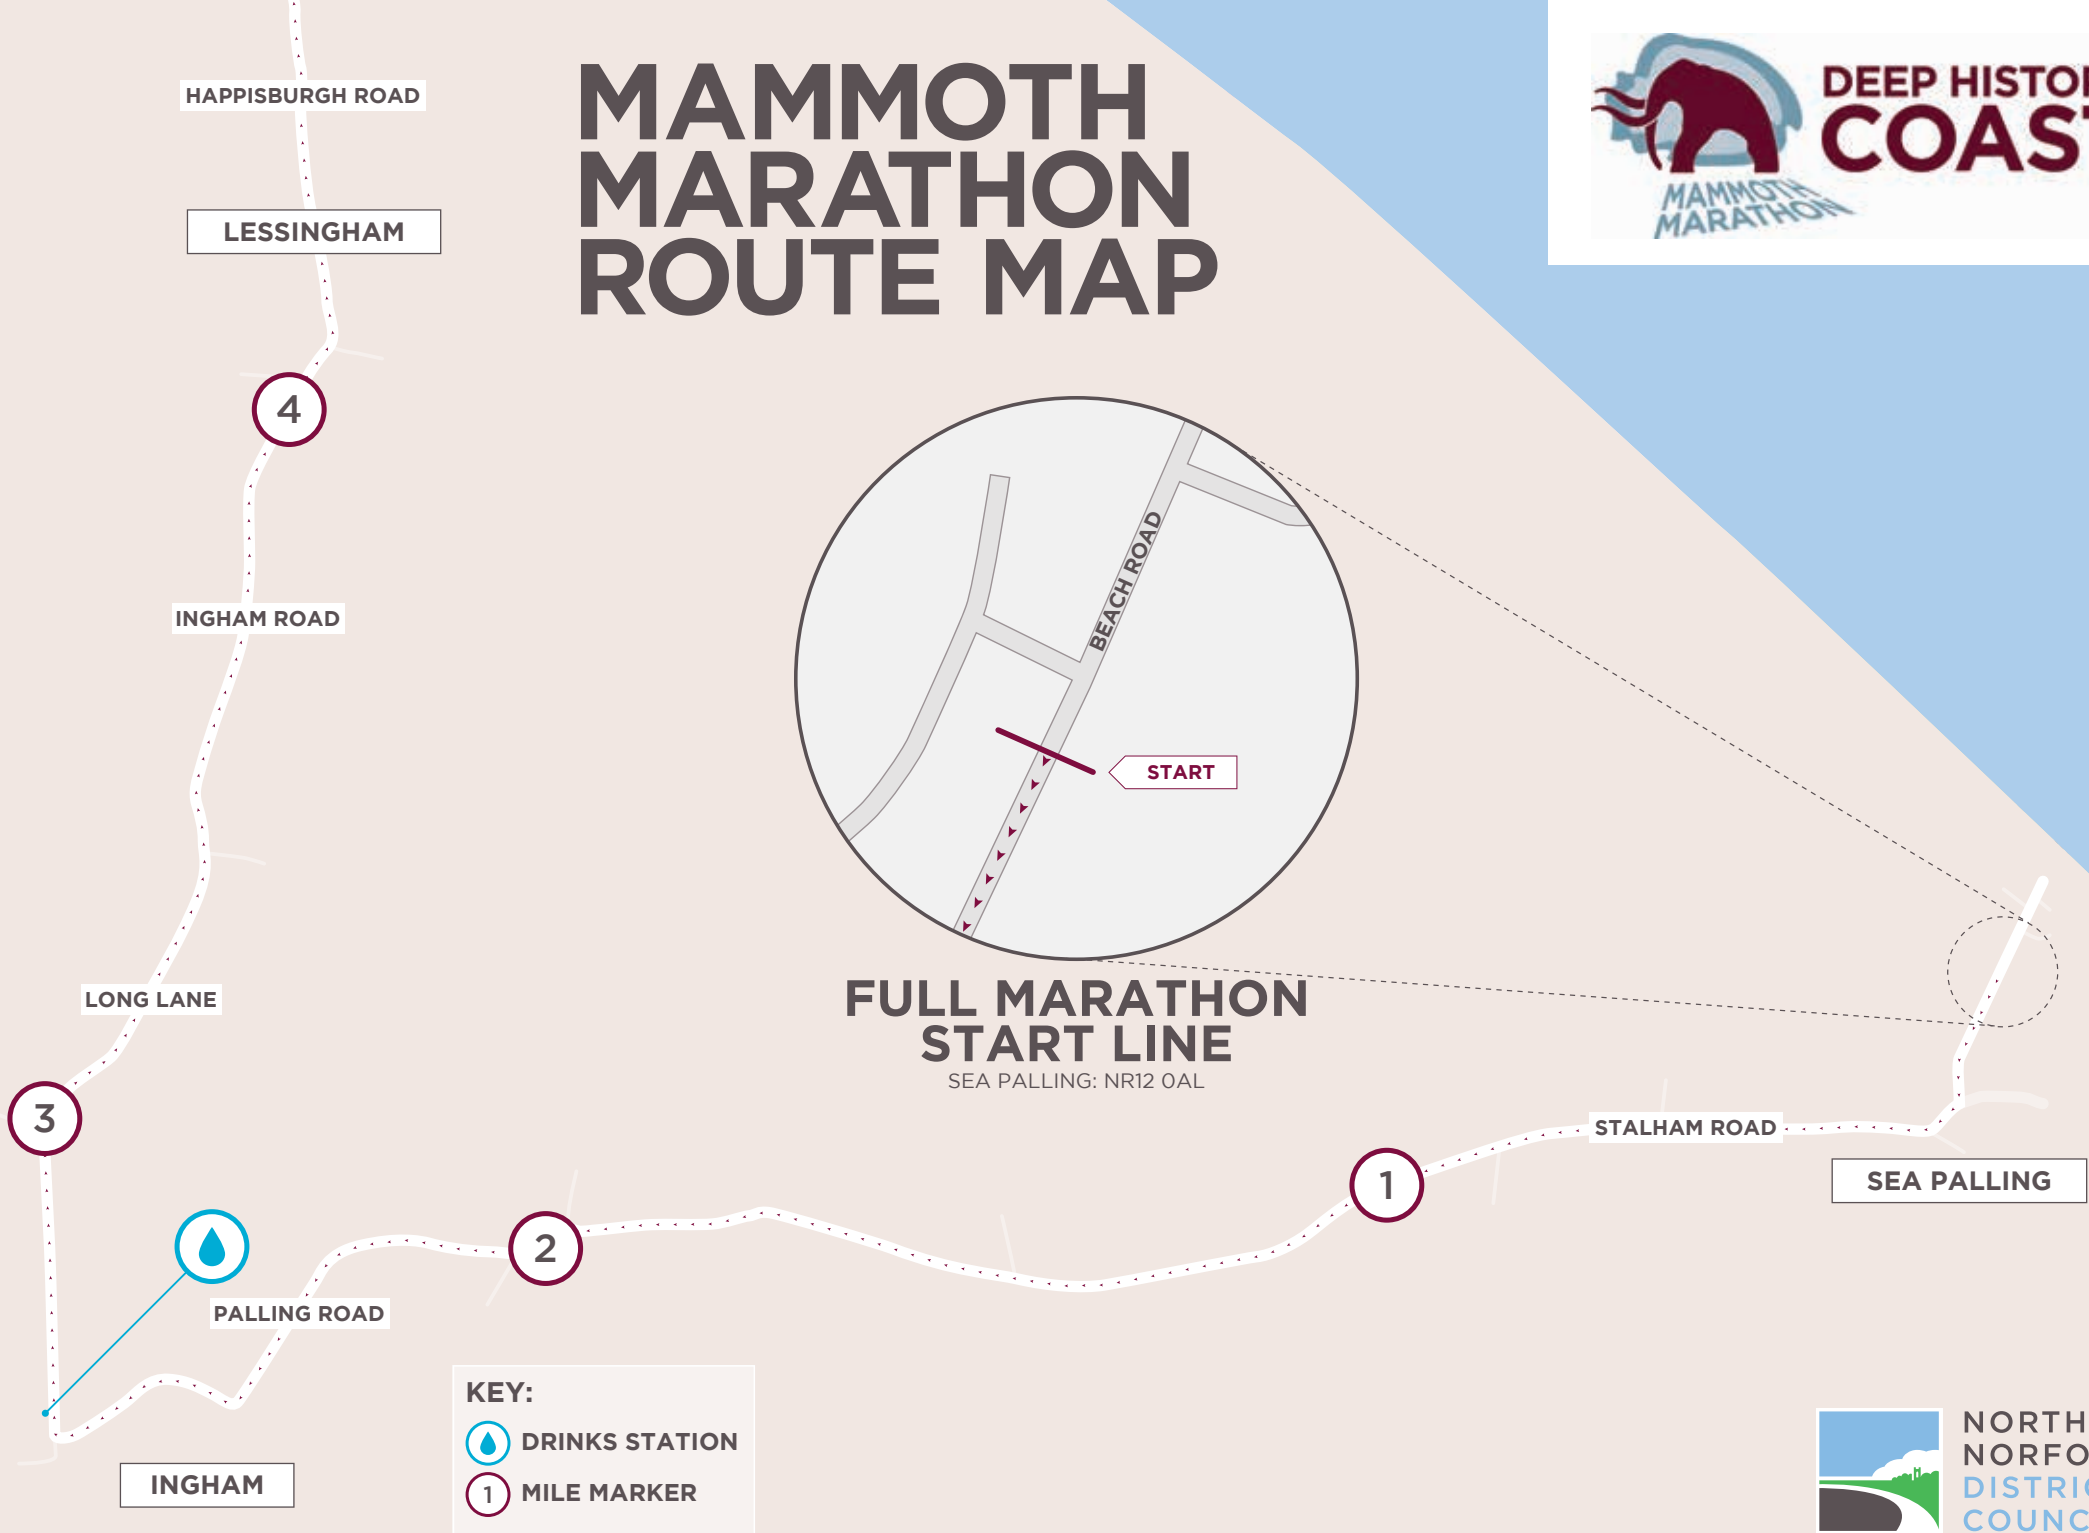

MAMMOTH MARATHON ROUTE MAP

KEY:

-  DRINKS STATION
-  MILE MARKER

KEY:

-  DRINKS STATION
-  TOILETS
-  MILE MARKER

MAMMOTH MARATHON ROUTE MAP

KEY:

-  DRINKS STATION
-  TOILETS
-  MILE MARKER

MAMMOTH MARATHON ROUTE MAP

CROMER ROAD

MUNDESLEY

KEY:

-  DRINKS STATION
-  TOILETS
-  1 MILE MARKER

HALF MARATHON START LINE

MUNDESLEY: NR11 8BQ

MUNDESLEY ROAD

19

OVERSTRAND

18

SIDESTRAND

CROMER ROAD

17

KEY:

 DRINKS STATION

MAMMOTH MARATHON ROUTE MAP