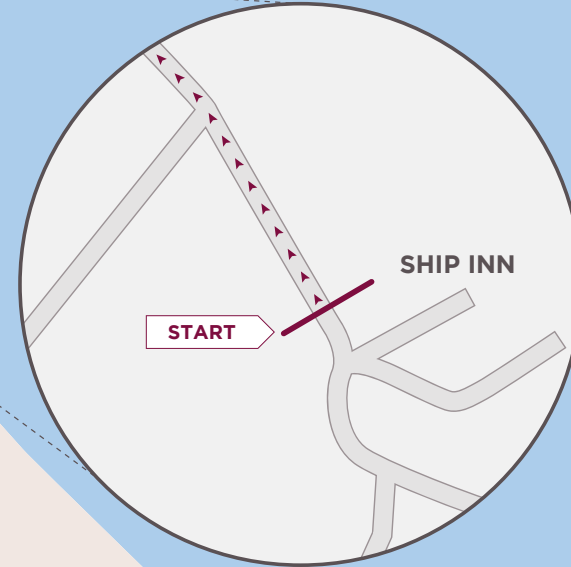

MAMMOTH MARATHON ROUTE MAP

KEY:

-  DRINKS STATION
-  MILE MARKER

KEY:

-  DRINKS STATION
-  TOILETS
-  MILE MARKER

MAMMOTH MARATHON ROUTE MAP

KEY:

-  DRINKS STATION
-  TOILETS
-  MILE MARKER

MAMMOTH MARATHON ROUTE MAP

CROMER ROAD

MUNDESLEY

KEY:

-  DRINKS STATION
-  TOILETS
-  1 MILE MARKER

HALF MARATHON START LINE

MUNDESLEY: NR11 8BQ

MUNDESLEY ROAD

19

OVERSTRAND

18

SIDESTRAND

CROMER ROAD

17

KEY:

 DRINKS STATION

MAMMOTH MARATHON ROUTE MAP