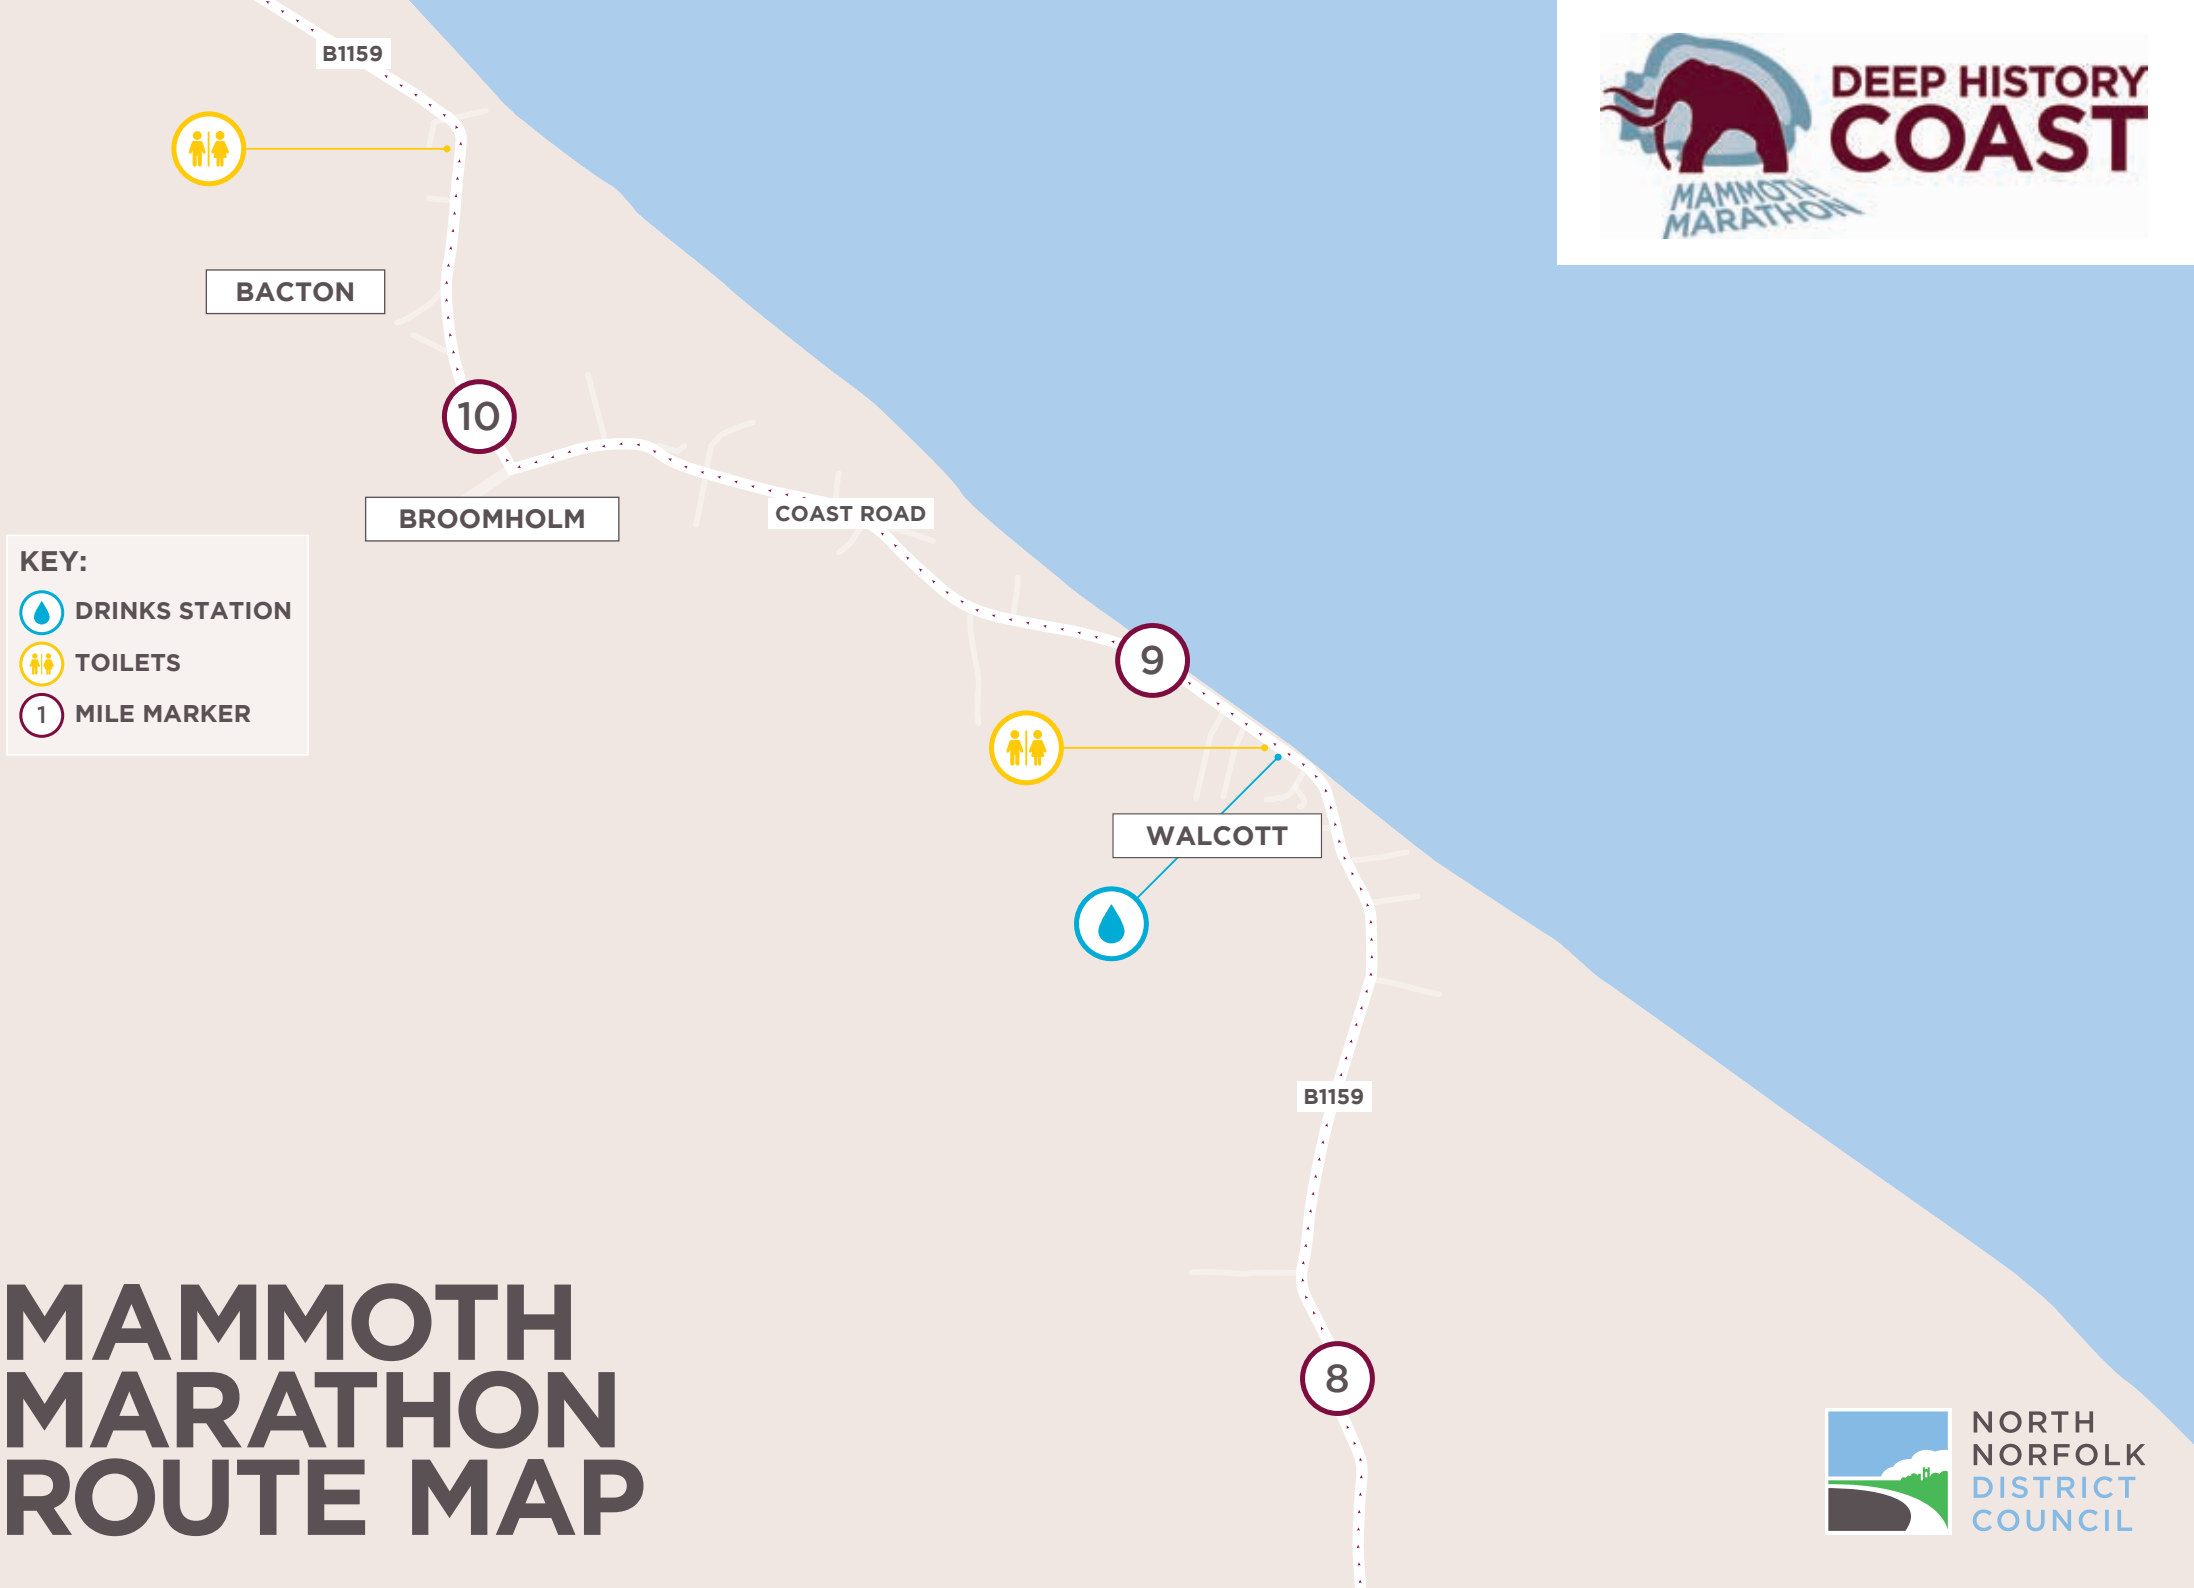

MAMMOTH MARATHON ROUTE MAP

KEY:

-  DRINKS STATION
-  MILE MARKER

KEY:

-  DRINKS STATION
-  TOILETS
-  MILE MARKER

MAMMOTH MARATHON ROUTE MAP

KEY:

-  DRINKS STATION
-  TOILETS
-  MILE MARKER

19

OVERSTRAND

18

SIDESTRAND

CROMER ROAD

17

KEY:

 DRINKS STATION

 MILE MARKER

MAMMOTH MARATHON ROUTE MAP

KEY:
● DRINKS STATION
● TOILETS
① MILE MARKER

MAMMOTH MARATHON ROUTE MAP

KEY:

-  DRINKS STATION
-  MILE MARKER

FINISH LINE

SHERINGHAM: NR26 8ND

MAMMOTH MARATHON ROUTE MAP