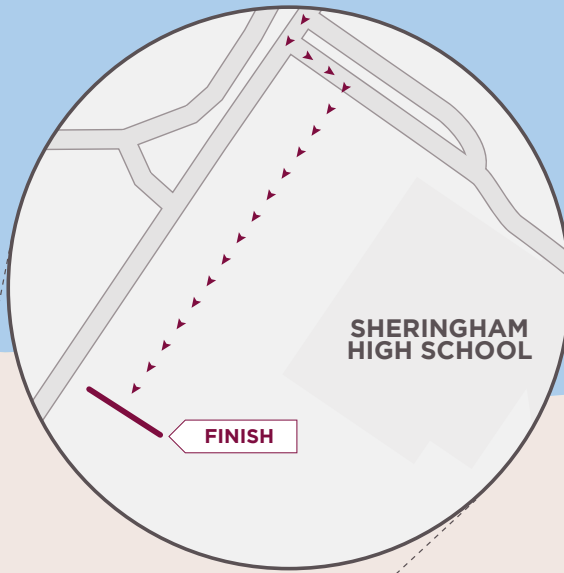

19

OVERSTRAND

18

SIDESTRAND

CROMER ROAD

17

KEY:

 DRINKS STATION

 MILE MARKER

MAMMOTH MARATHON ROUTE MAP

KEY:
● DRINKS STATION
● TOILETS
① MILE MARKER

MAMMOTH MARATHON ROUTE MAP

KEY:

-  DRINKS STATION
-  MILE MARKER

FINISH LINE

SHERINGHAM: NR26 8ND

MAMMOTH MARATHON ROUTE MAP