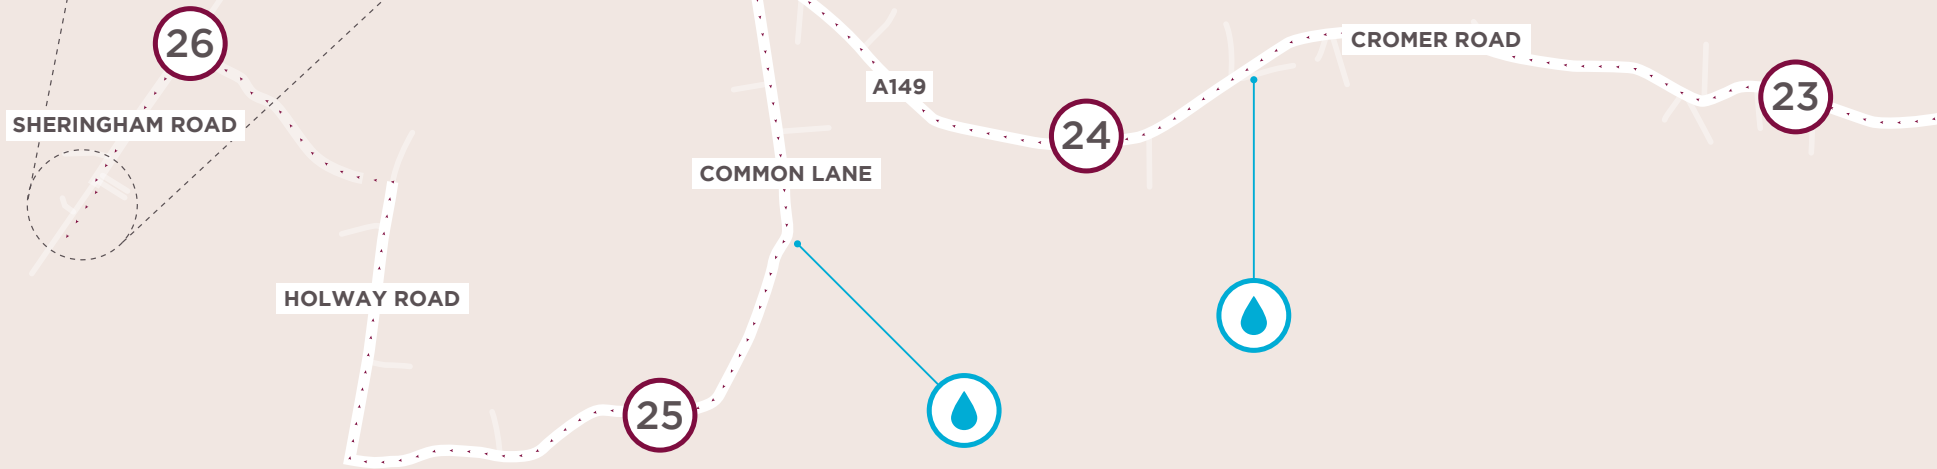

19

OVERSTRAND

18

SIDESTRAND

CROMER ROAD

17

KEY:

 DRINKS STATION

 MILE MARKER

MAMMOTH MARATHON ROUTE MAP

KEY:
● DRINKS STATION
● TOILETS
① MILE MARKER

MAMMOTH MARATHON ROUTE MAP

KEY:

-  DRINKS STATION
-  MILE MARKER

FINISH LINE

SHERINGHAM: NR26 8ND

MAMMOTH MARATHON ROUTE MAP