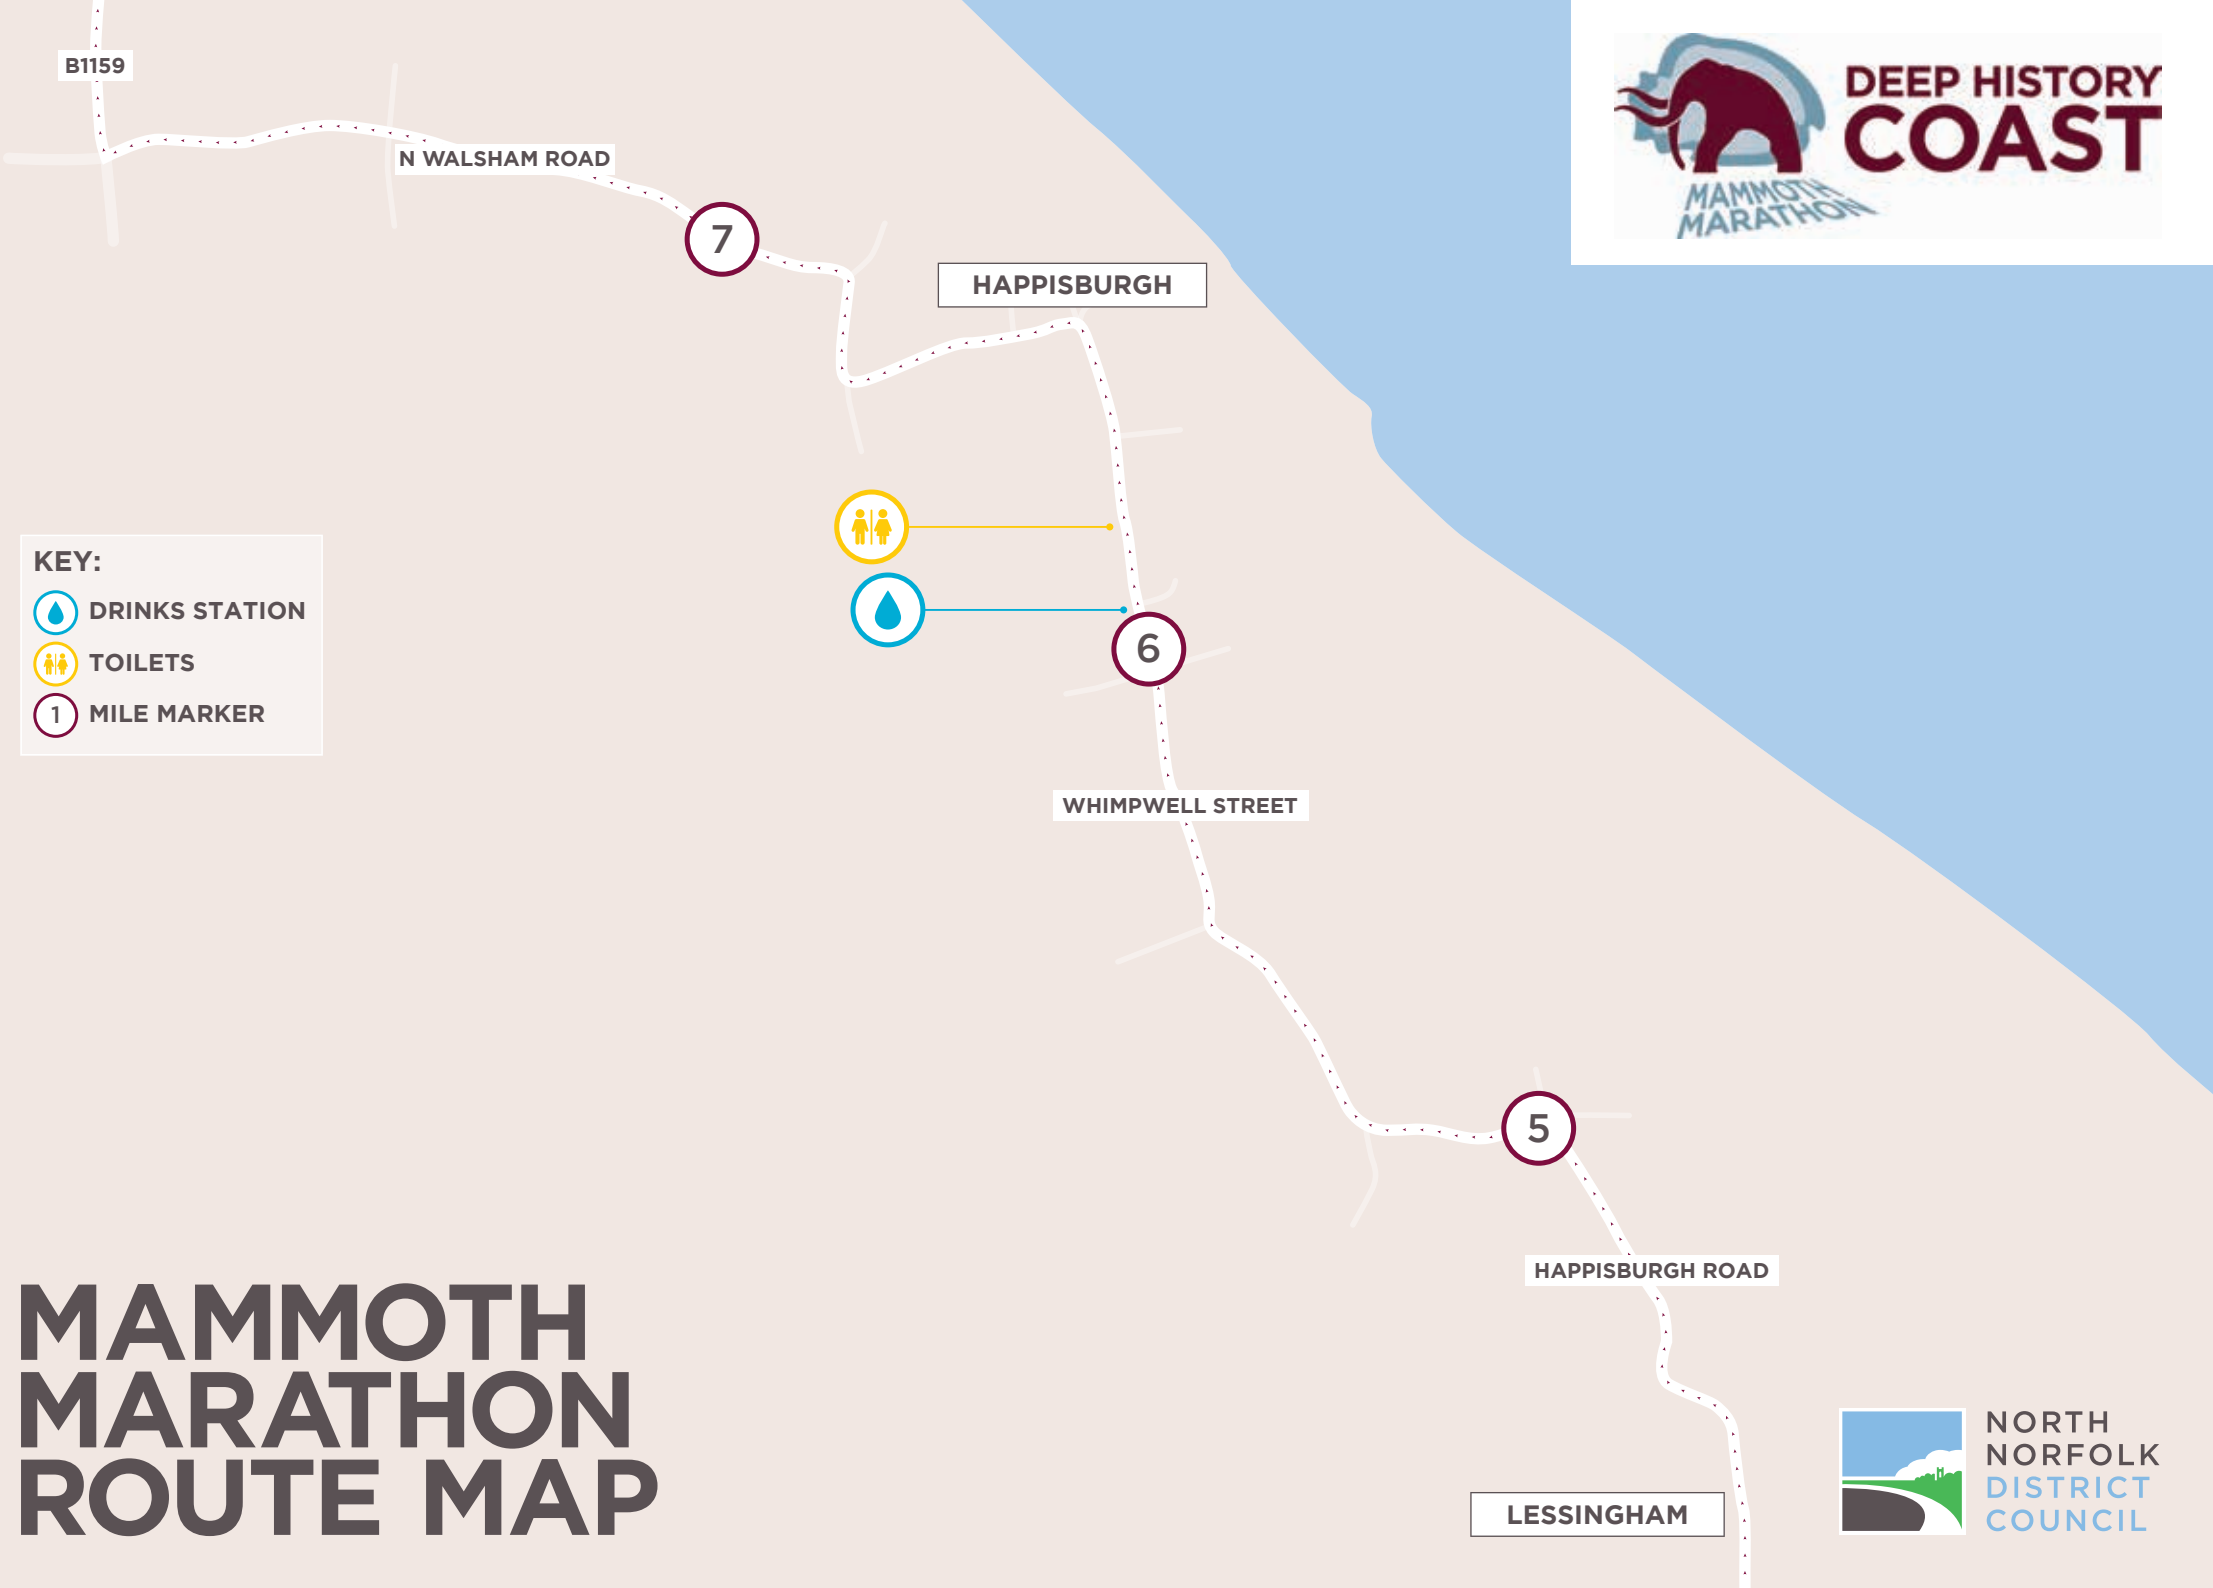

MAMMOTH MARATHON ROUTE MAP

KEY:

-  DRINKS STATION
-  MILE MARKER

KEY:

-  DRINKS STATION
-  TOILETS
-  MILE MARKER

MAMMOTH MARATHON ROUTE MAP

KEY:

-  DRINKS STATION
-  TOILETS
-  MILE MARKER

19

OVERSTRAND

18

SIDESTRAND

CROMER ROAD

17

KEY:

 DRINKS STATION

 MILE MARKER

MAMMOTH MARATHON ROUTE MAP

KEY:
● DRINKS STATION
● TOILETS
① MILE MARKER

MAMMOTH MARATHON ROUTE MAP

KEY:

-  DRINKS STATION
-  MILE MARKER

FINISH LINE

SHERINGHAM: NR26 8ND

MAMMOTH MARATHON ROUTE MAP