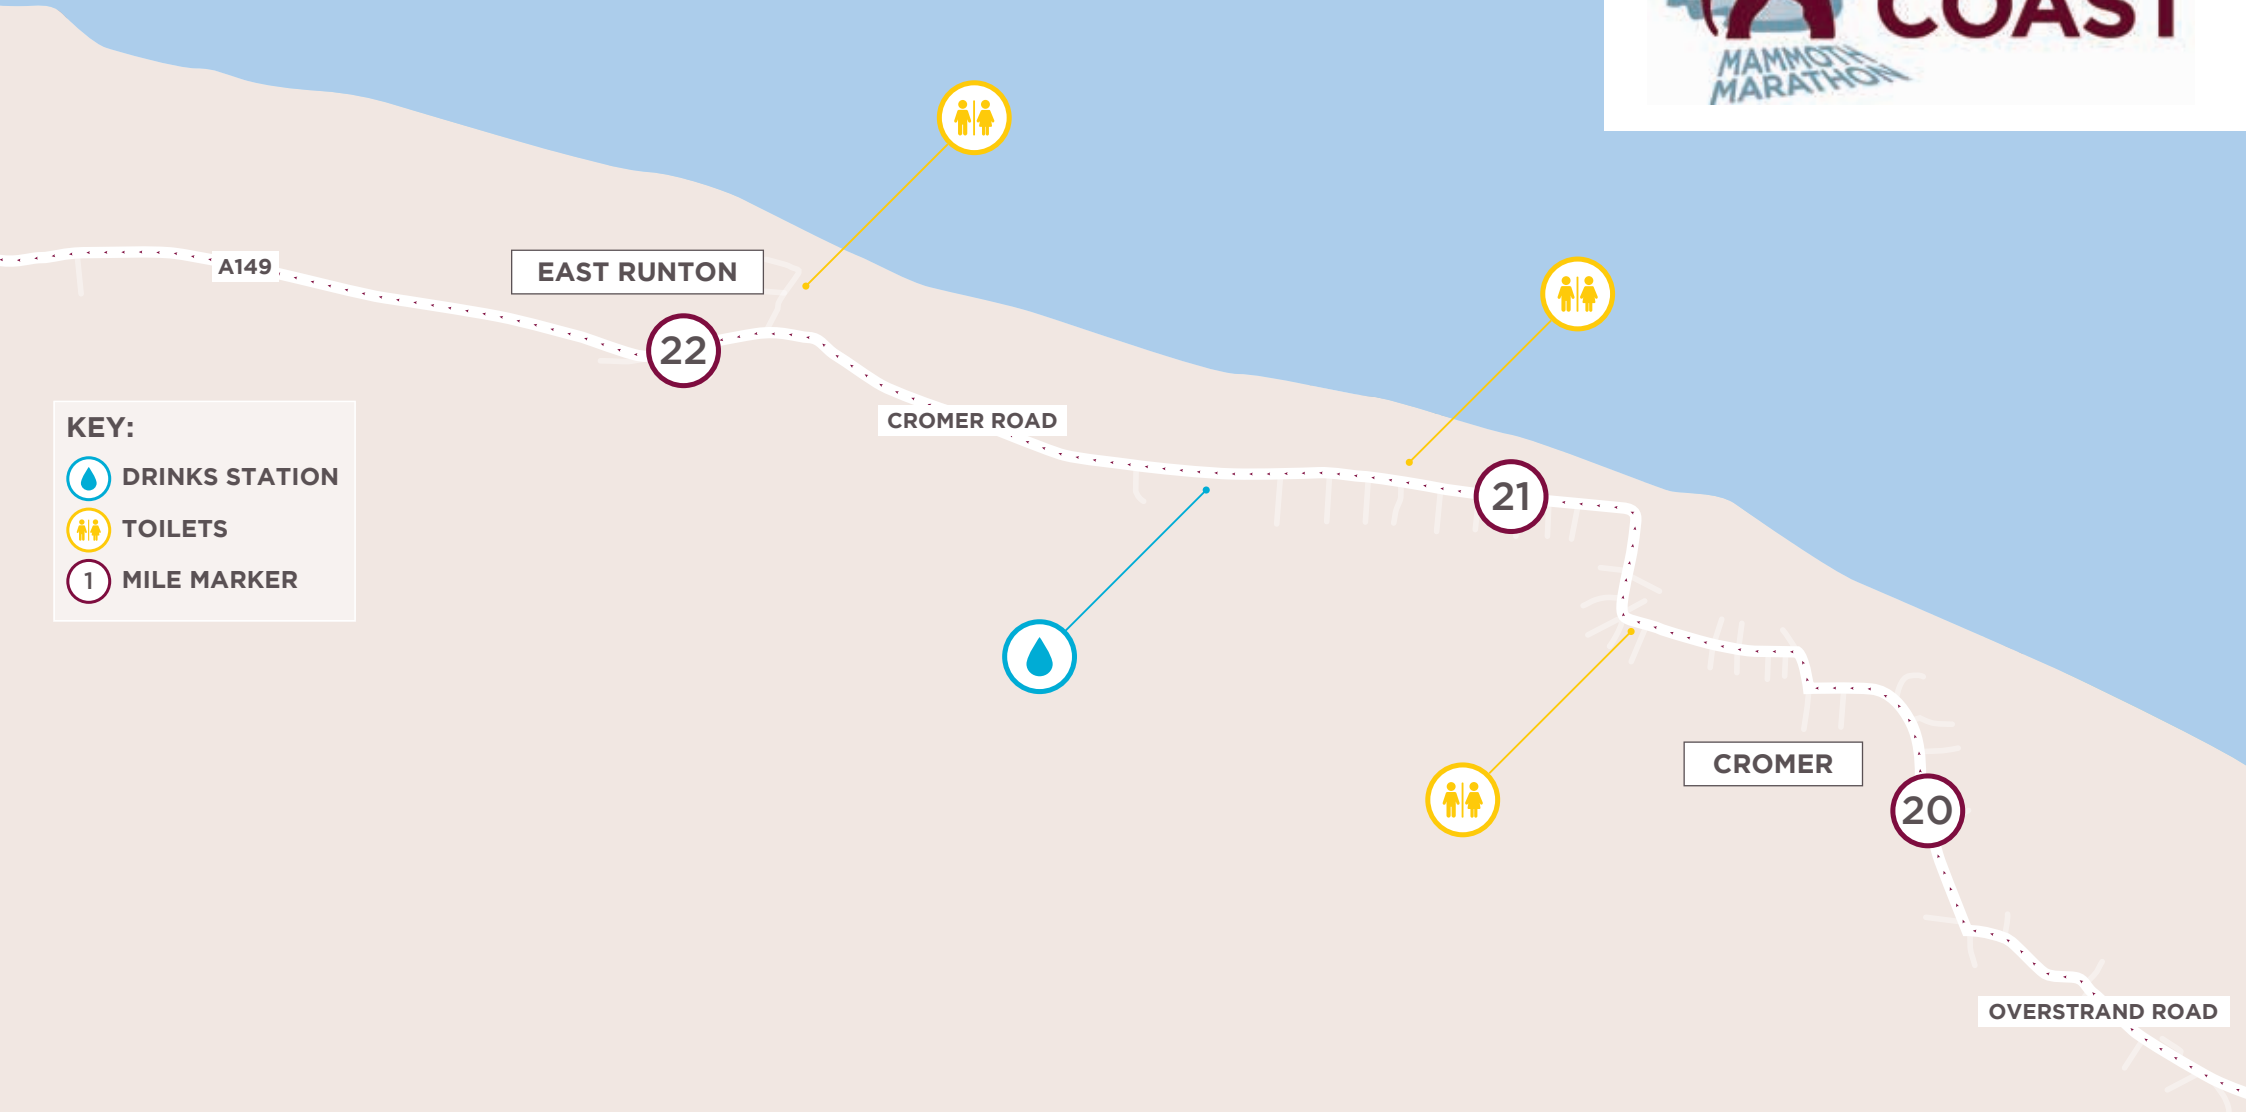

19

OVERSTRAND

18

SIDESTRAND

CROMER ROAD

17

KEY:

 DRINKS STATION

 MILE MARKER

MAMMOTH MARATHON ROUTE MAP

KEY:
● DRINKS STATION
● TOILETS
① MILE MARKER

MAMMOTH MARATHON ROUTE MAP

KEY:

-  DRINKS STATION
-  MILE MARKER

FINISH LINE

SHERINGHAM: NR26 8ND

MAMMOTH MARATHON ROUTE MAP