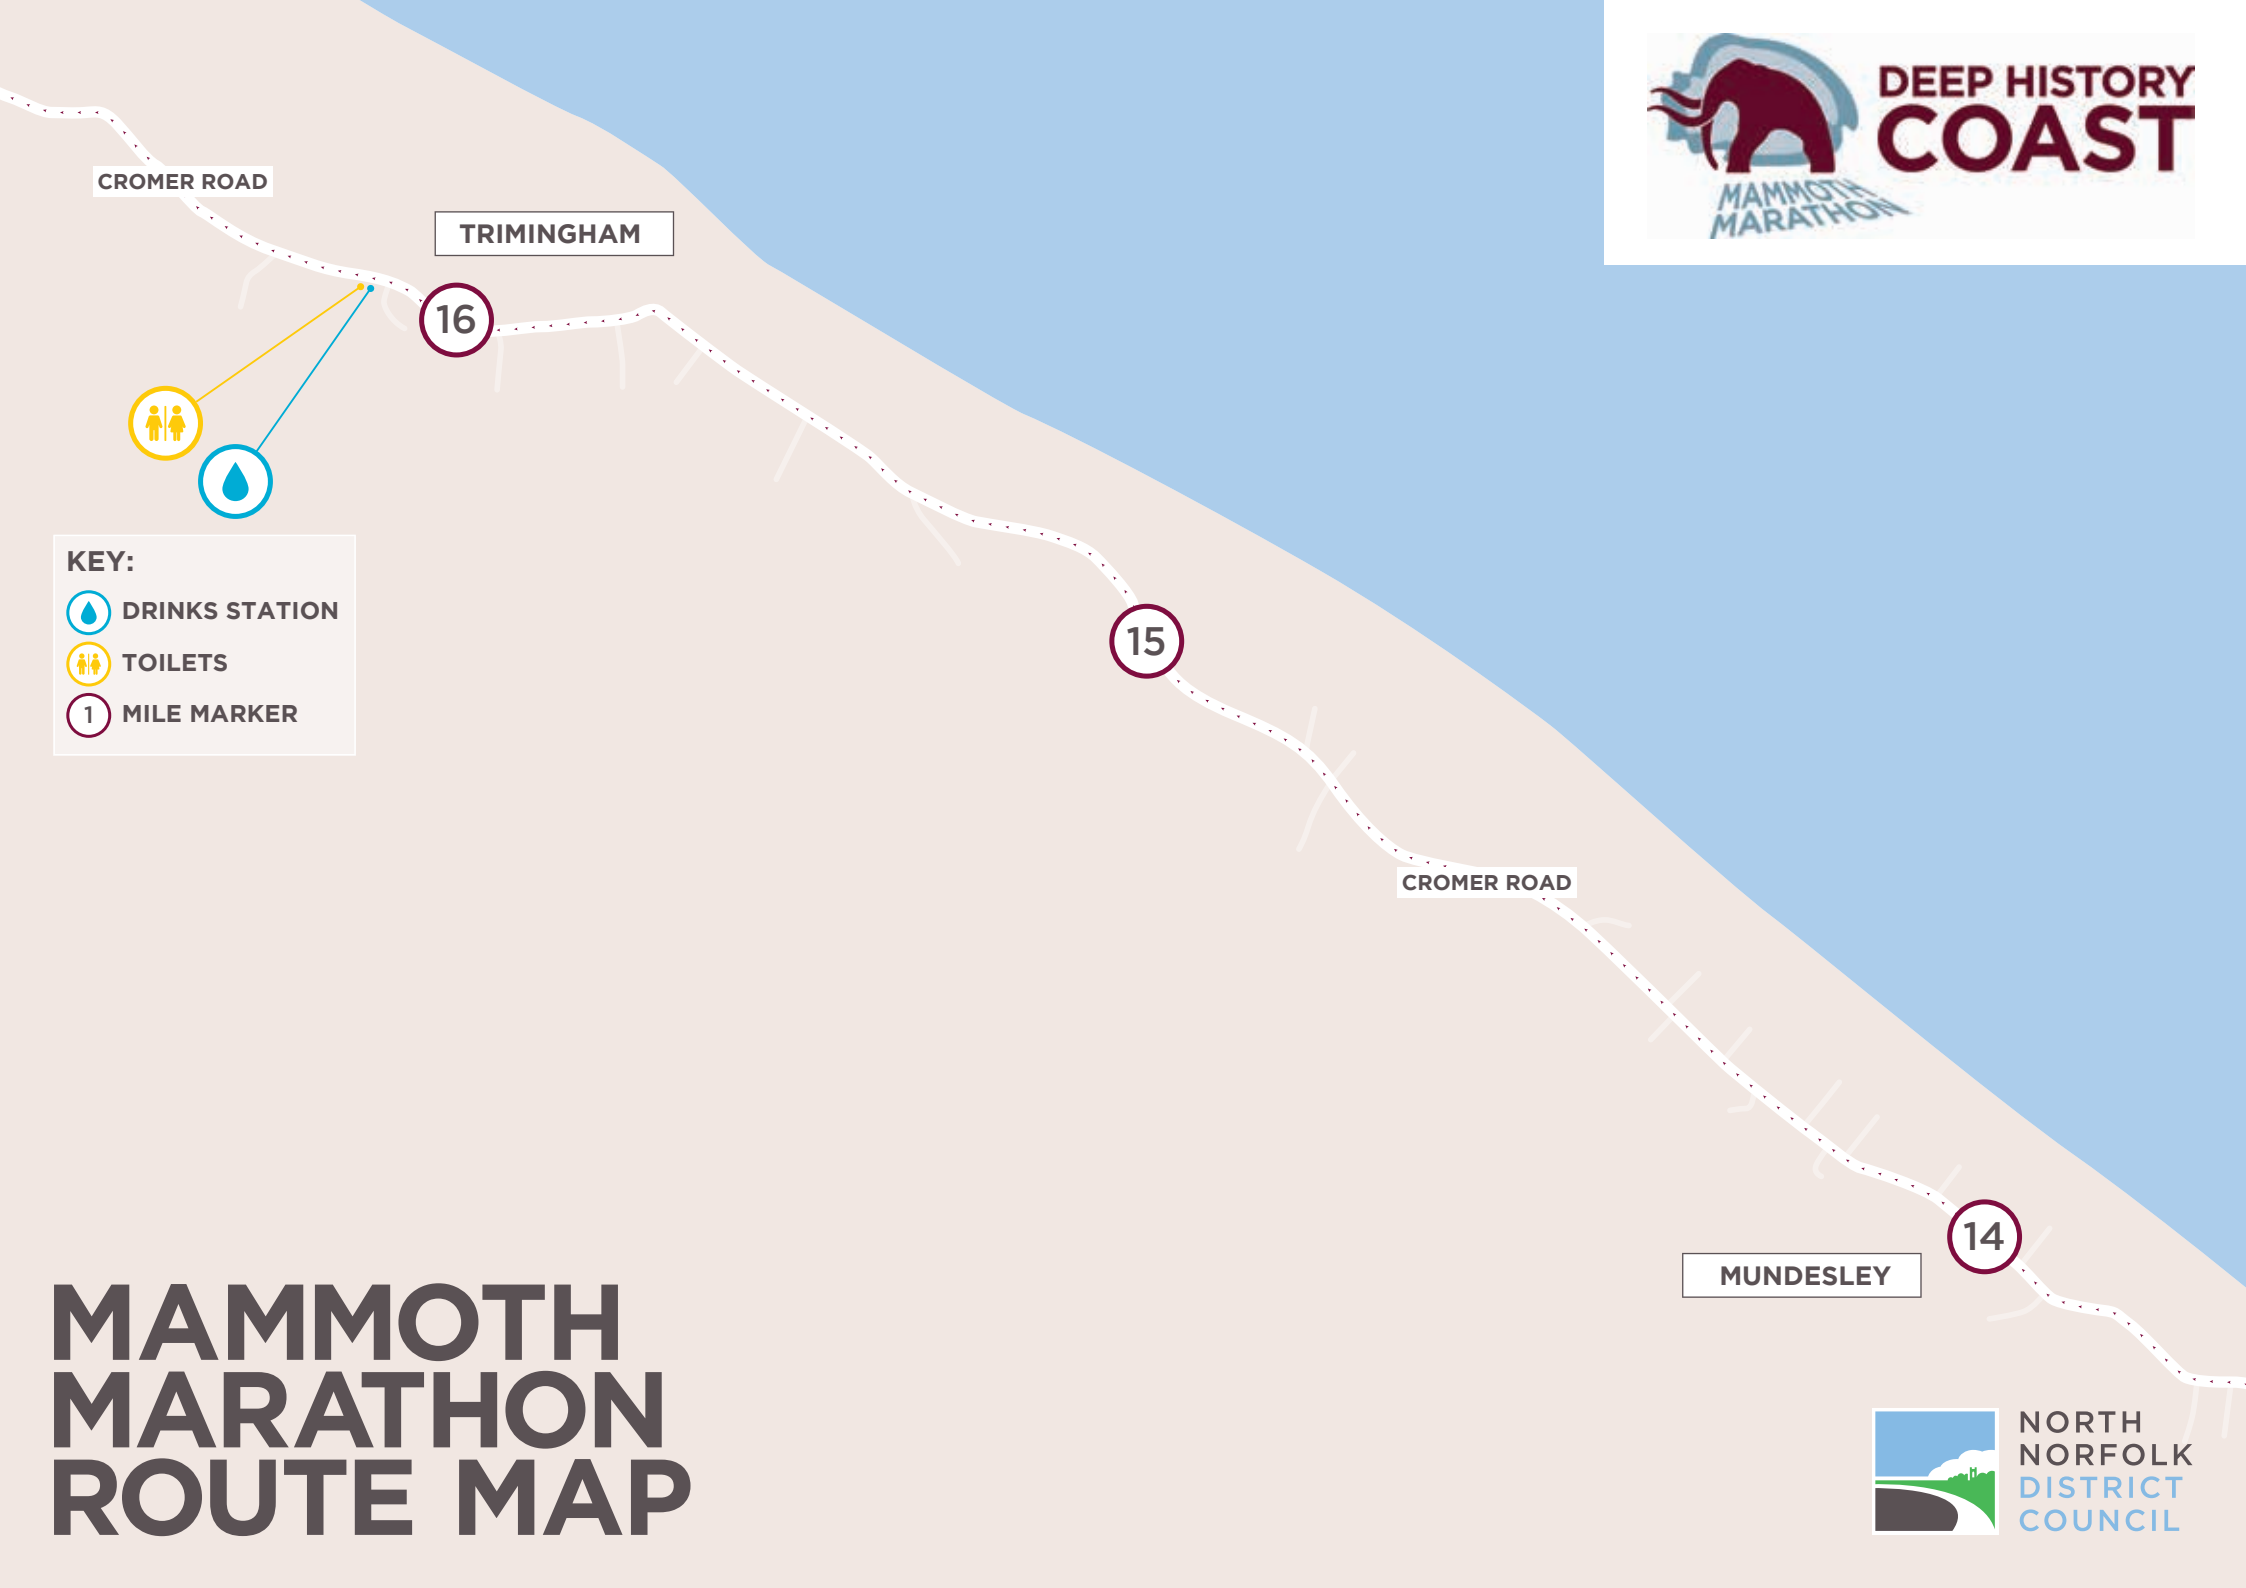

12

PASTON

B1159

11

MAMMOTH MARATHON ROUTE MAP

NORTH
NORFOLK
DISTRICT
COUNCIL

MAMMOTH MARATHON ROUTE MAP

CROMER ROAD

19

OVERSTRAND

18

SIDESTRAND

CROMER ROAD

17

KEY:

 DRINKS STATION

 MILE MARKER

MAMMOTH MARATHON ROUTE MAP

KEY:
● DRINKS STATION
● TOILETS
① MILE MARKER

MAMMOTH MARATHON ROUTE MAP

KEY:

-  DRINKS STATION
-  MILE MARKER

FINISH LINE

SHERINGHAM: NR26 8ND

MAMMOTH MARATHON ROUTE MAP